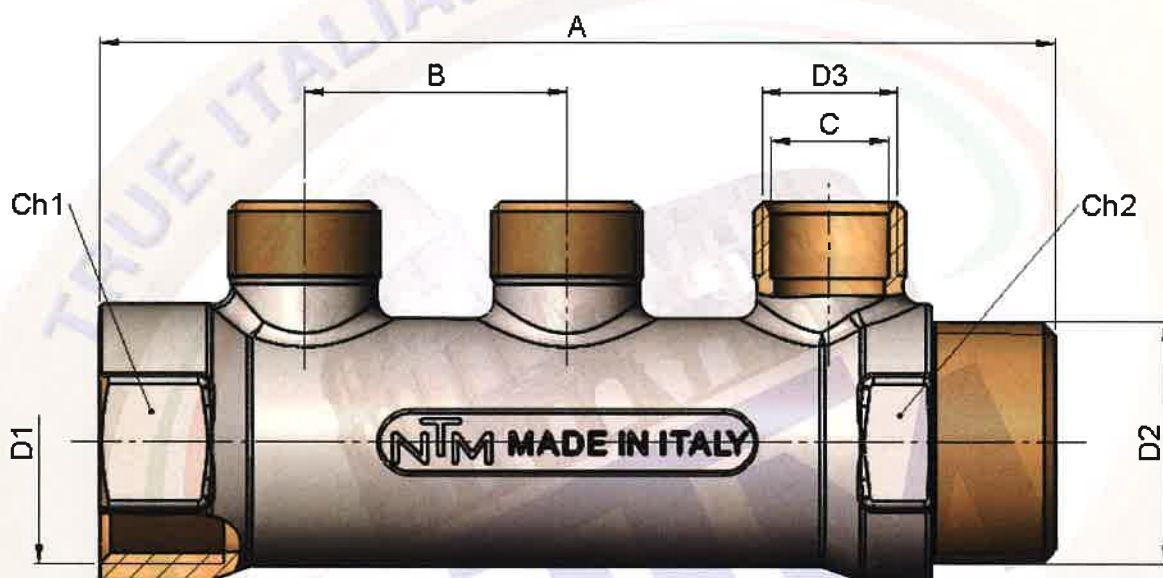

### Art. 601 NK

Collettore lineare maschio nichelato  
Linear male manifold nickel plated

Misura Size	N° uscite	D1 [mm]	D2 [mm]	D3 [mm]	A [mm]	B [mm]	C [mm]	Ch1 [mm]	Ch2 [mm]
3/4x1/2	2	3/4	3/4	1/2	93.5	36.0	16.0	32	32
3/4x1/2	3	3/4	3/4	1/2	129.5	36.0	16.0	32	32
3/4x1/2	4	3/4	3/4	1/2	165.5	36.0	16.0	32	32
1/0x1/2	2	1/0	1/0	1/2	95	36.0	16.0	38	38
1/0x1/2	3	1/0	1/0	1/2	131	36.0	16.0	38	38
1/0x1/2	4	1/0	1/0	1/2	167	36.0	16.0	38	38