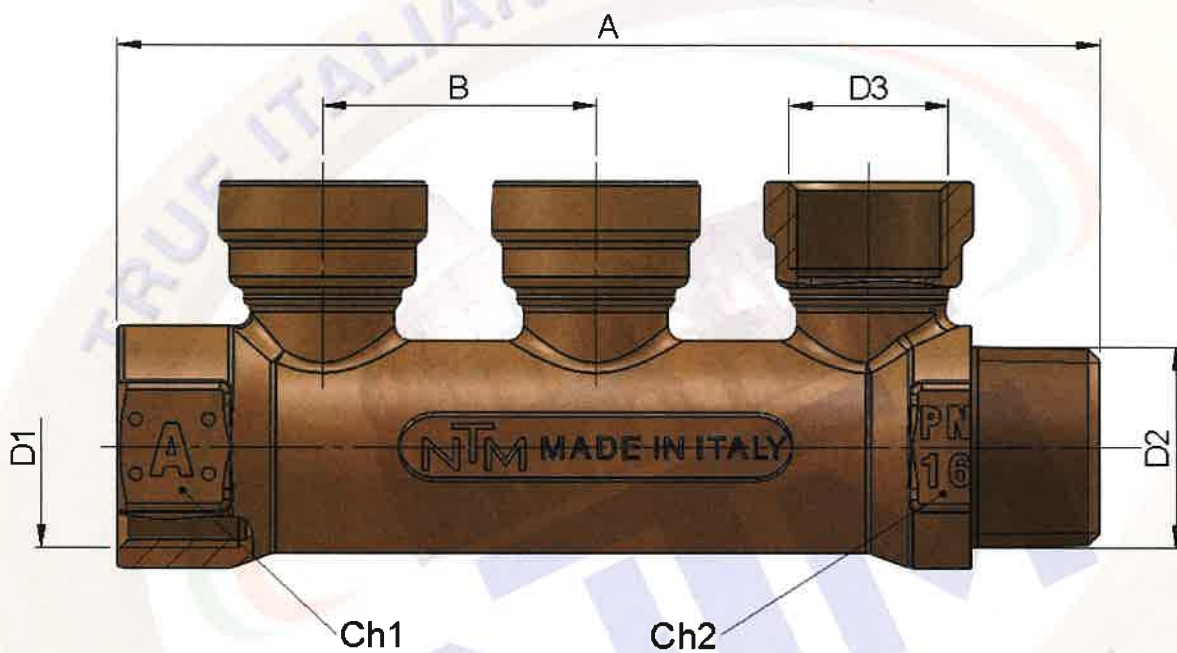

SCHEDA TECNICA / DATA SHEET

Art.602

Collettore lineare femmina
Linear female manifold

Misura Size	N° uscite	D1 [mm]	D2 [mm]	D3 [mm]	A [mm]	B [mm]	Ch1 [mm]	Ch2 [mm]
3/4x1/2	2	3/4	3/4	1/2	93.5	36.0	32	32
3/4x1/2	3	3/4	3/4	1/2	129.5	36.0	32	32
3/4x1/2	4	3/4	3/4	1/2	165.5	36.0	32	32
1/0x1/2	2	1/0	1/0	1/2	95.0	36.0	38	38
1/0x1/2	3	1/0	1/0	1/2	131.0	36.0	38	38
1/0x1/2	4	1/0	1/0	1/2	167.0	36.0	38	38