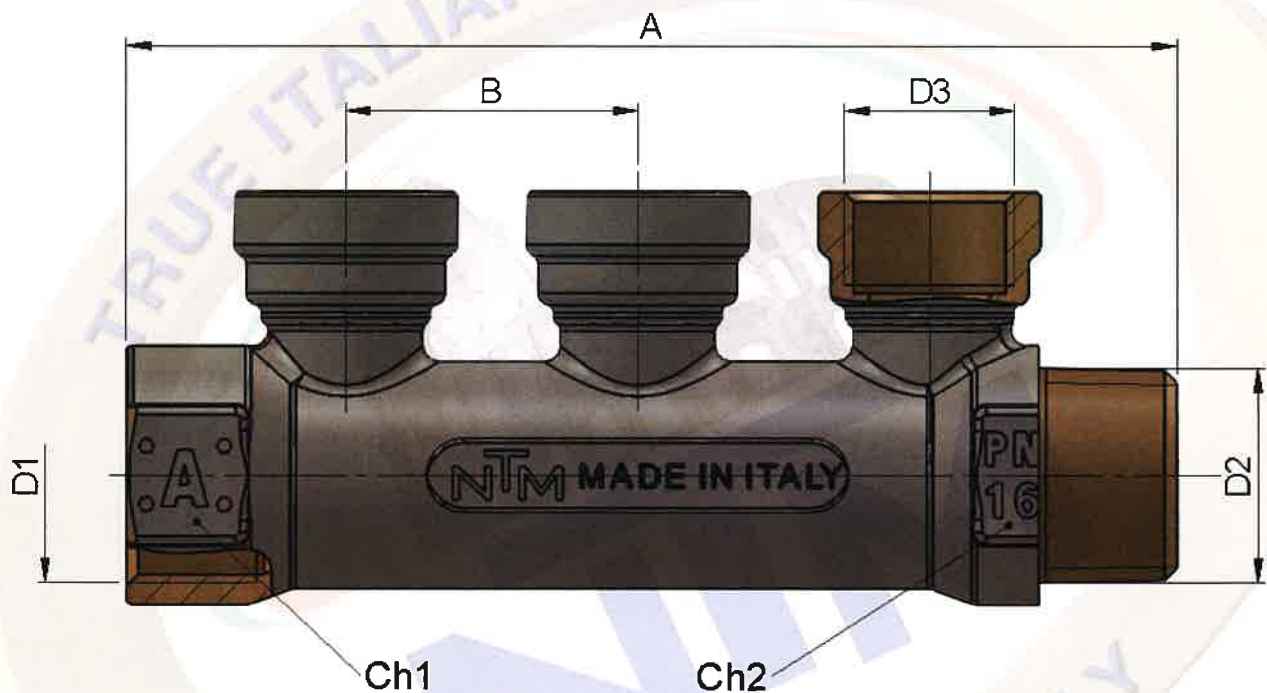

SCHEDA TECNICA / DATA SHEET

Art.602 NK

Collettore lineare femmina nichelato
Linear female manifold nickel plated

Misura Size	N° uscite	D1 [mm]	D2 [mm]	D3 [mm]	A [mm]	B [mm]	Ch1 [mm]	Ch2 [mm]
3/4x1/2	2	3/4	3/4	1/2	93.5	36.0	32	32
3/4x1/2	3	3/4	3/4	1/2	129.5	36.0	32	32
3/4x1/2	4	3/4	3/4	1/2	165.5	36.0	32	32
1/0x1/2	2	1/0	1/0	1/2	95.0	36.0	38	38
1/0x1/2	3	1/0	1/0	1/2	131.0	36.0	38	38
1/0x1/2	4	1/0	1/0	1/2	167.0	36.0	38	38