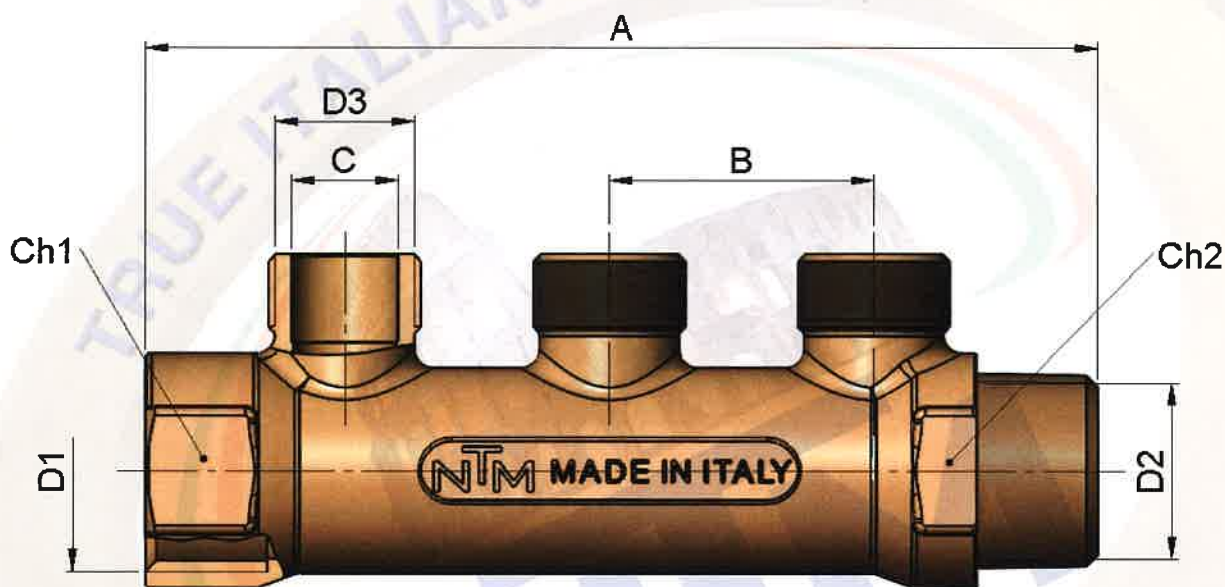

### Art.607

*Collettore lineare maschio sede piana*  
*Linear male manifold flat outputs*

Misura Size	N° uscite	D1 [mm]	D2 [mm]	D3 [mm]	A [mm]	B [mm]	C [mm]	Ch1 [mm]	Ch2 [mm]
3/4x1/2	2	3/4	3/4	1/2	93.5	36.0	14.5	32	32
3/4x1/2	3	3/4	3/4	1/2	129.5	36.0	14.5	32	32
3/4x1/2	4	3/4	3/4	1/2	165.5	36.0	14.5	32	32
1/0x1/2	2	1/0	1/0	1/2	95	36.0	14.5	38	38
1/0x1/2	3	1/0	1/0	1/2	131	36.0	14.5	38	38
1/0x1/2	4	1/0	1/0	1/2	167	36.0	14.5	38	38