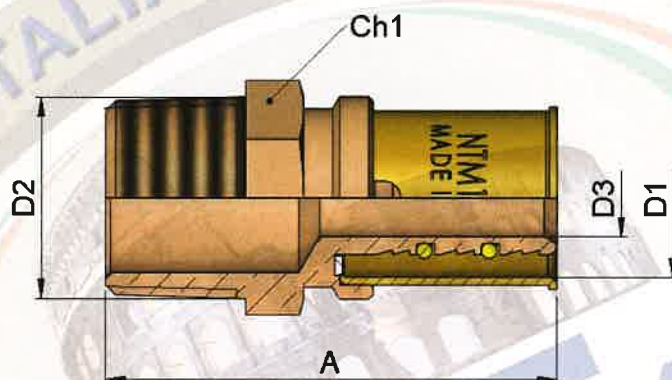

### Art. 700-G

Raccordo dritto maschio  
Straight nipple male

Misura Size	Spessore Thick.	D1 [mm]	D2 [mm]	D3 [mm]	A [mm]	Ch1 [mm]
16x3/8	2.0	16	3/8	8	43.0	21
16x1/2	2.0	16	1/2	8	47.0	21
16x3/4	2.0	16	3/4	8	48.5	27
20x1/2	2.0	20	1/2	11.5	46.5	24
20x3/4	2.0	20	3/4	11.5	48.7	27
25x3/4	2.5	25	3/4	15	49.3	31
25x1/0	2.5	25	1/0	15	52.6	34
26x1/2	3.0	26	1/2	15	48.3	31
26x3/4	3.0	26	3/4	15	49.3	31
26x1/0	3.0	26	1/0	15	53.7	34
32x1/0	3.0	32	1/0	20	50.5	38
32x1.1/4	3.5	32	1.1/4	20	61.0	48