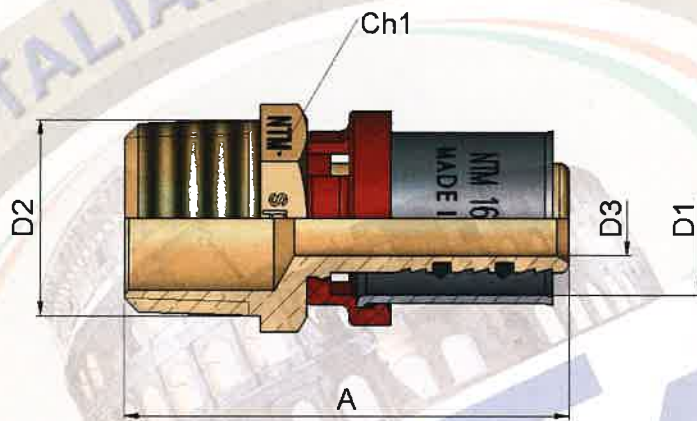

SCHEDA TECNICA / DATA SHEET

Art. 700-V Raccordo dritto maschio Straight nipple male

Misura Size	Spessore Thick.	D1 [mm]	D2 [mm]	D3 [mm]	A [mm]	Ch1 [mm]
16x1/2	2.0	16	1/2	8	47.5	21
16x3/4	2.0	16	3/4	8	50.3	27
18x1/2	2.0	18	1/2	10	47.5	21
20x1/2	2.0	20	1/2	11.5	47.5	21
20x3/4	2.0	20	3/4	11.5	50.3	27
26x3/4	3.0	26	3/4	15	50.3	27
26x1/0	3.0	26	1/0	15	54.6	34
32x1/0	3.0	32	1/0	20	54.6	34