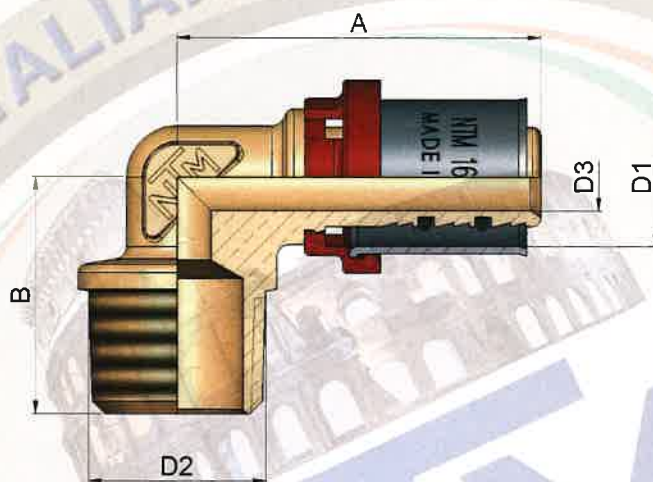

SCHEDA TECNICA / DATA SHEET

Art. 704-V

Raccordo angolo maschio
Elbow male

Misura Size	Spessore Thick.	D1 [mm]	D2 [mm]	D3 [mm]	A [mm]	B [mm]
16x1/2	2.0	16	1/2	8	43.0	28.0
16x3/4	2.0	16	3/4	8	47.0	34.0
18x1/2	2.0	18	1/2	10	43.0	29.5
20x1/2	2.0	20	1/2	11.5	43.0	29.5
20x3/4	2.0	20	3/4	11.5	47.0	34.0
26x3/4	3.0	26	3/4	15	47.0	34.0
26x1/0	3.0	26	1/0	15	50.0	38.0
32x1/0	3.0	32	1/0	20	50.0	38.0